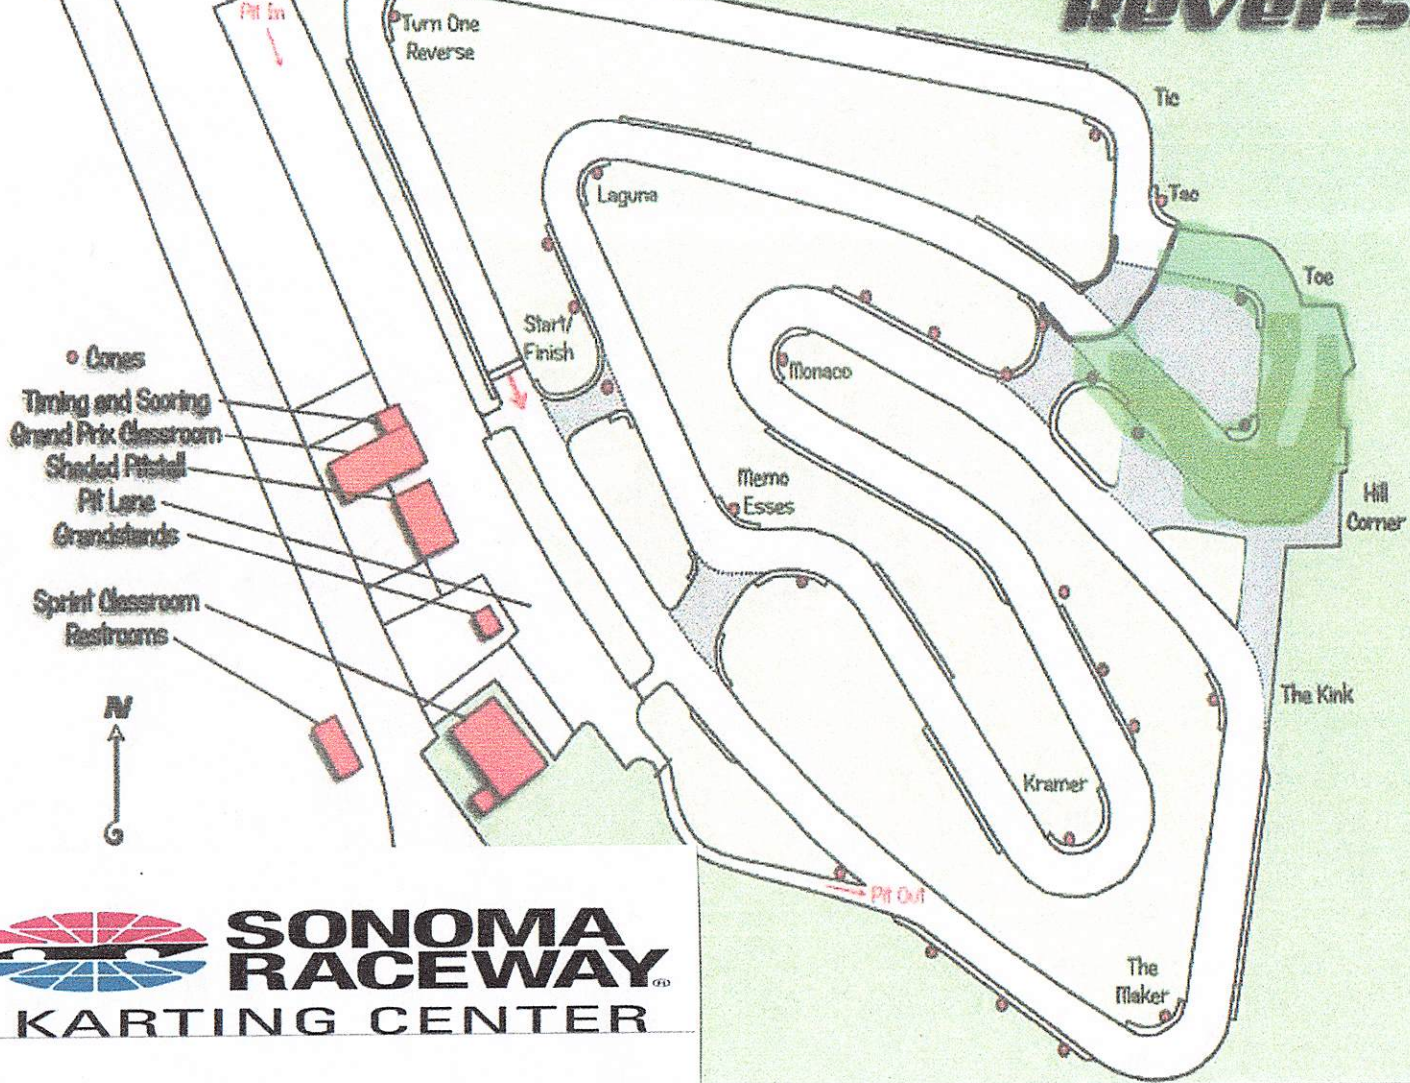

Pro National Reverse

**SONOMA
RACEWAY**
KARTING CENTER